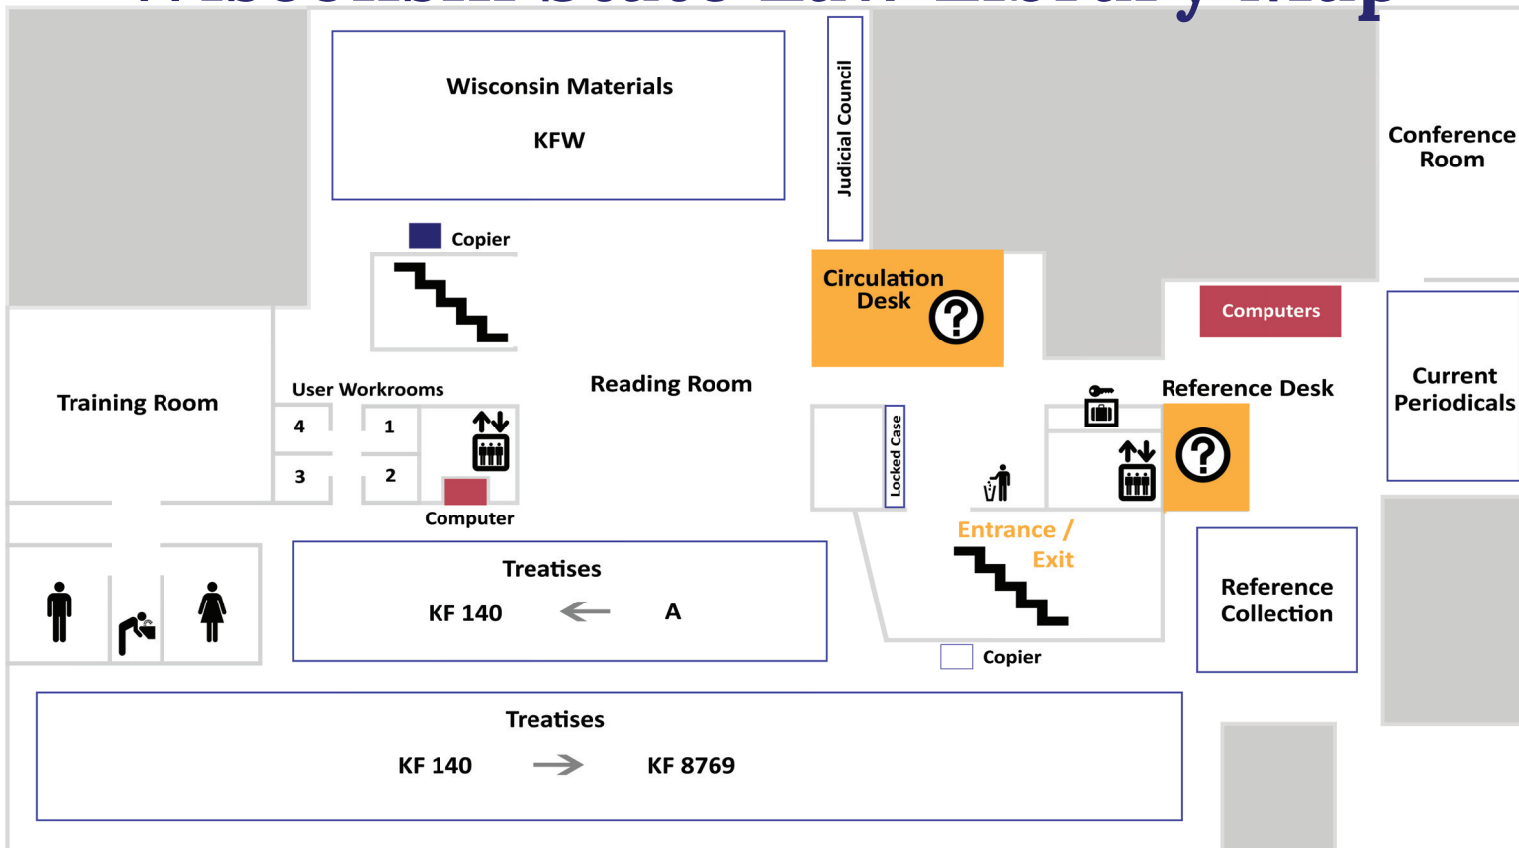

Wisconsin State Law Library Map

Second Floor

Wisconsin State Law Library Map

Second Floor

Wisconsin State Law Library Map

Third Floor

wilawlibrary.gov/about/wslf-floorplan.pdf

Wi-Fi Available.
 Password for LL-Guest at
 Circulation Desk.

Power and wired internet
 connections throughout the
 library.

Ask a librarian for help
 (608) 267-9696
wslf.ref@wicourts.gov
wilawlibrary.gov

Wisconsin State Law Library Map

Third Floor

wilawlibrary.gov/about/wslf-floorplan.pdf