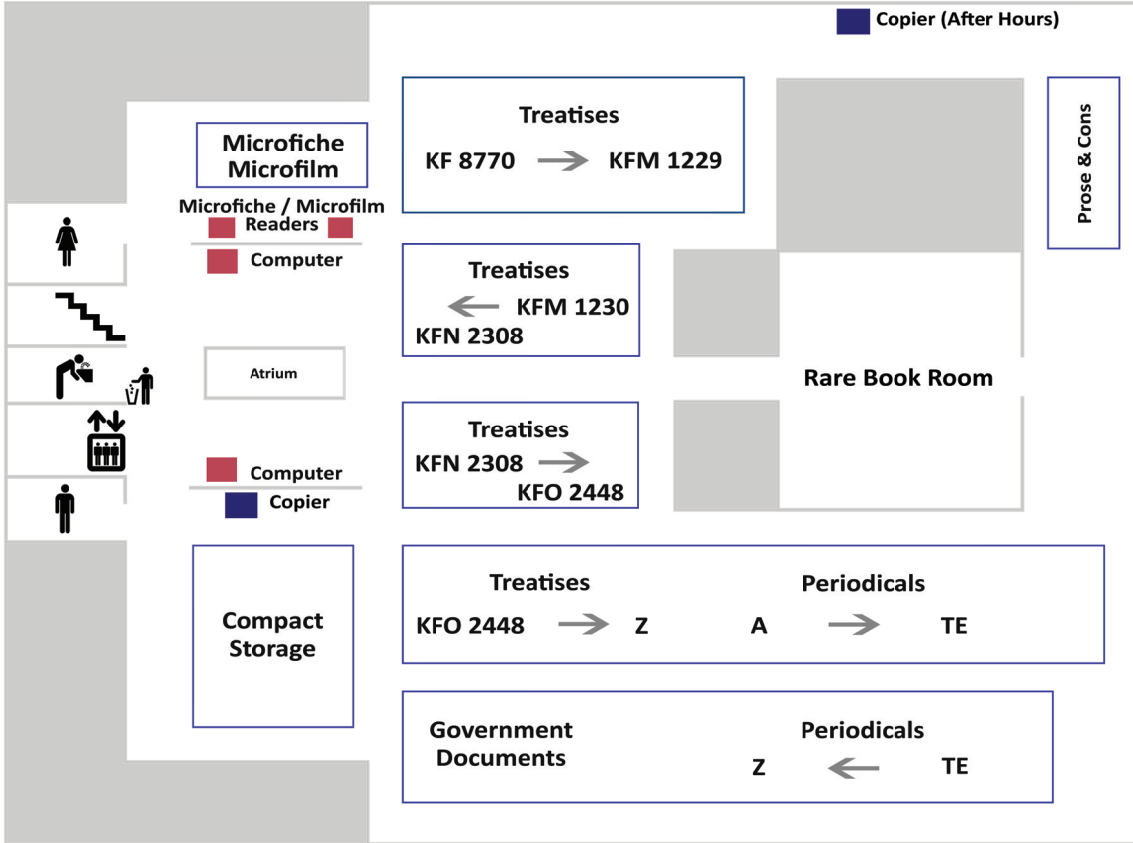

Wisconsin State Law Library Map

Second Floor

Wisconsin State Law Library Map

Second Floor

Wisconsin State Law Library Map

Third Floor

wilawlibrary.gov/about/wslf-floorplan.pdf

Wi-Fi Available.
 Password for LL-Guest at
 Circulation Desk.

Power and wired internet
 connections throughout the
 library.

Ask a librarian for help
 (608) 267-9696
wslf.ref@wicourts.gov
wilawlibrary.gov

Wisconsin State Law Library Map

Third Floor

wilawlibrary.gov/about/wslf-floorplan.pdf