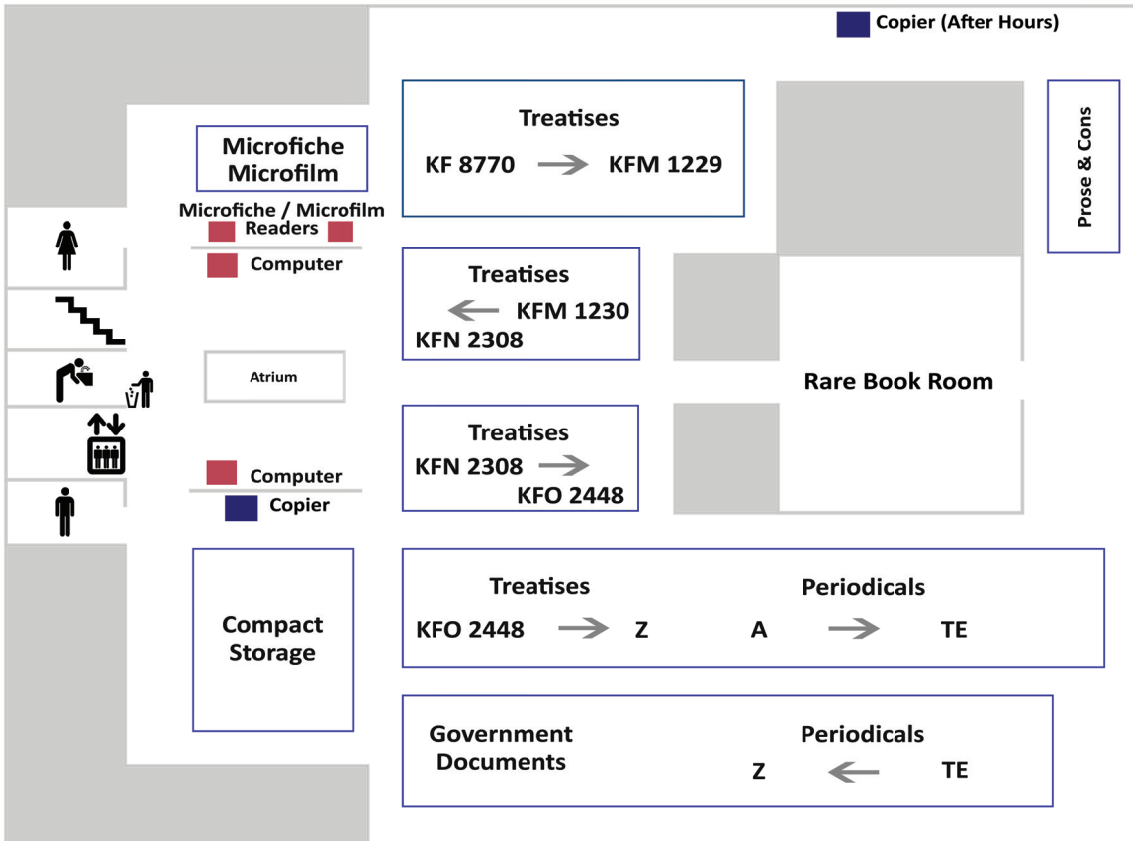

Wisconsin State Law Library Map

Third Floor

wilawlibrary.gov/about/wslf-floorplan.pdf

Wi-Fi Available.
Password for LL-Guest at
Circulation Desk.

Power and wired internet
connections throughout the
library.

Ask a librarian for help
(608) 267-9696
wslf.ref@wicourts.gov
wilawlibrary.gov