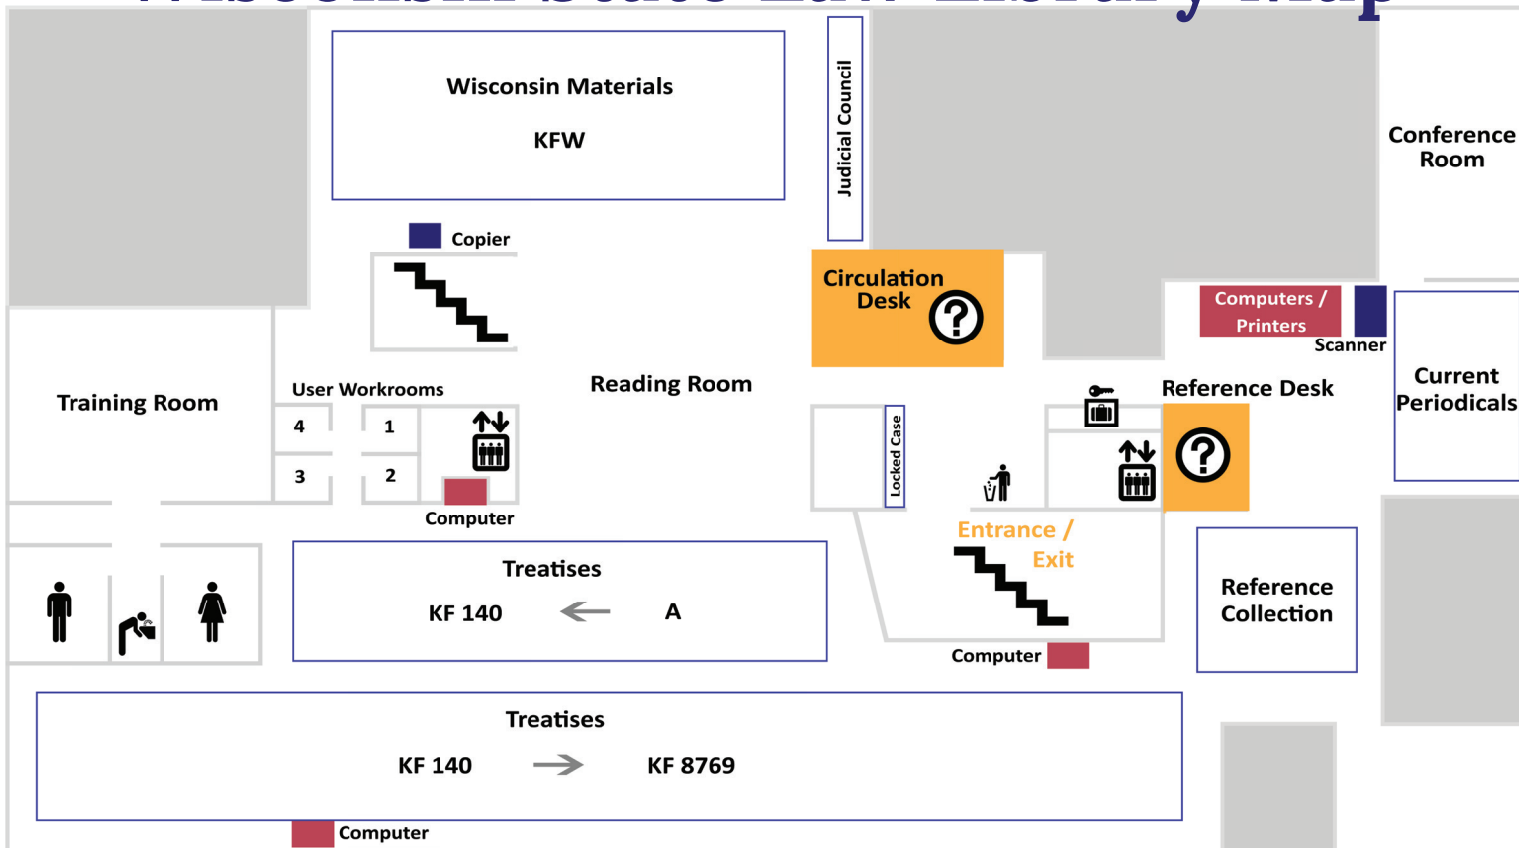

Wisconsin State Law Library Map

Second Floor

Wisconsin State Law Library Map

Second Floor

Wisconsin State Law Library Map

Wi-Fi available on the LawLibrary network

Power and wired internet connections throughout the library.

Ask a librarian for help
 (608) 267-9696
 wsl.ref@wicourts.gov
 wilawlibrary.gov

Third Floor

wilawlibrary.gov/about/wsl-floorplan.pdf

Wisconsin State Law Library Map

Wi-Fi available on the LawLibrary network