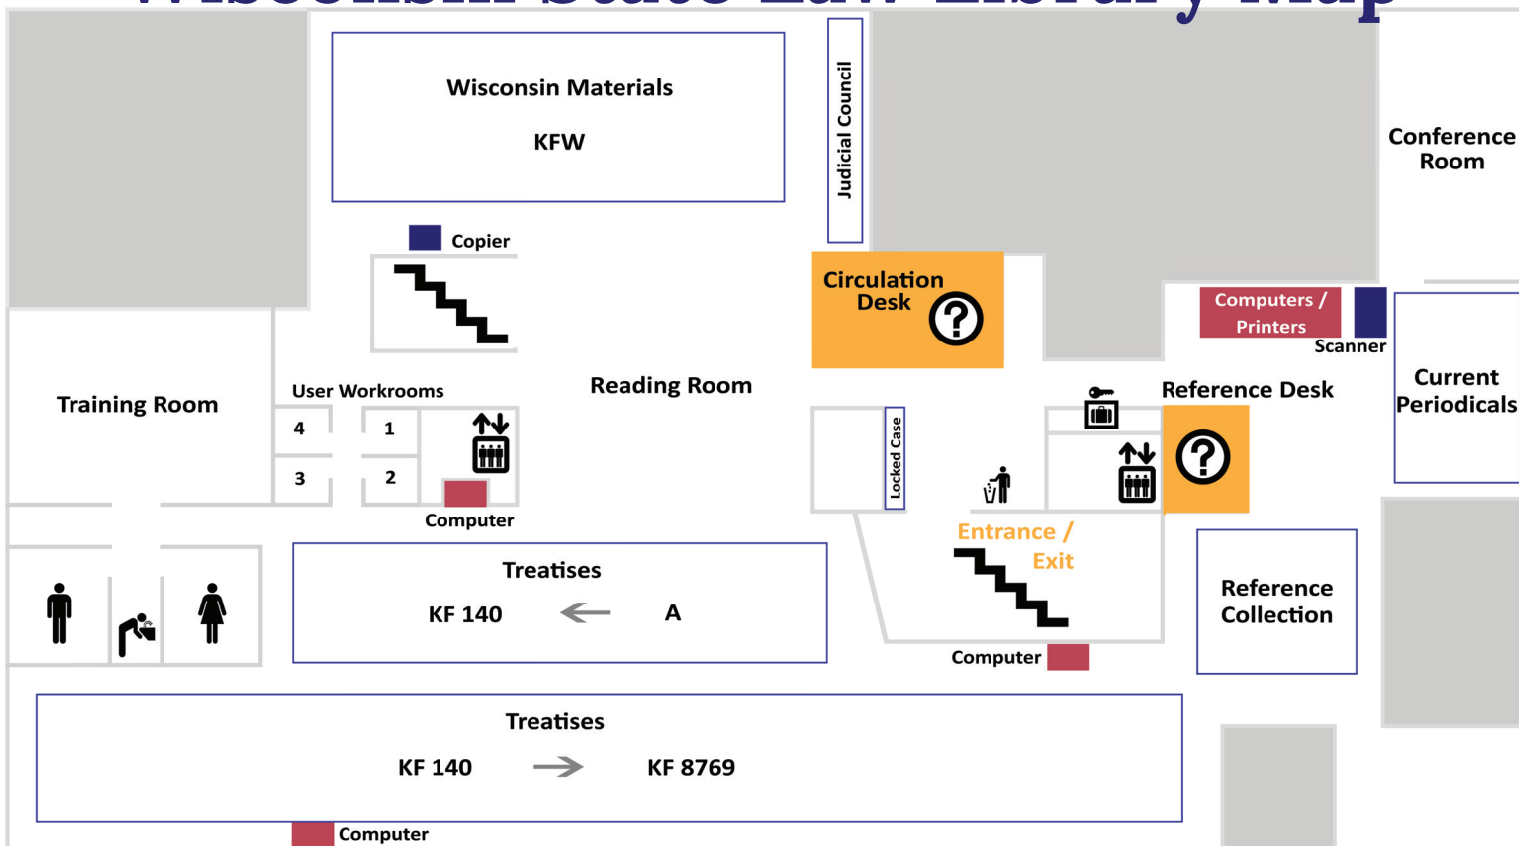

Wisconsin State Law Library Map

Second Floor

Wisconsin State Law Library Map

Second Floor

Wisconsin State Law Library Map

Wi-Fi available on the LawLibrary network

Power and wired internet connections throughout the library.

Ask a librarian for help
 (608) 267-9696
 wsl.ref@wicourts.gov
 wilawlibrary.gov

Third Floor

wilawlibrary.gov/about/wsl-floorplan.pdf

Wisconsin State Law Library Map

Wi-Fi available on the LawLibrary network