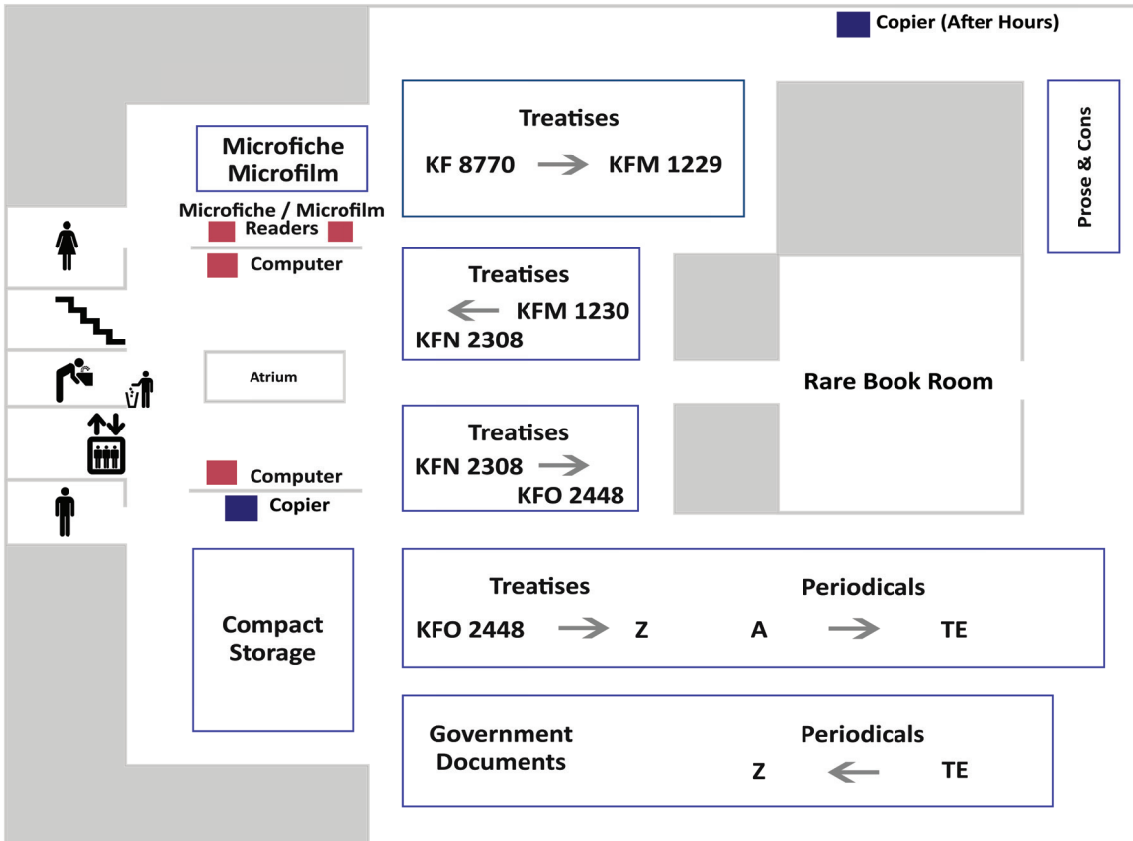

Wisconsin State Law Library Map

Second Floor

Wisconsin State Law Library Map

Second Floor

Wisconsin State Law Library Map

Wi-Fi available on the LawLibrary network

Power and wired internet connections throughout the library.

Ask a librarian for help
 (608) 267-9696
 wsl.ref@wicourts.gov
 wilawlibrary.gov

Third Floor

wilawlibrary.gov/about/wsl-floorplan.pdf

Wisconsin State Law Library Map

Wi-Fi available on the LawLibrary network