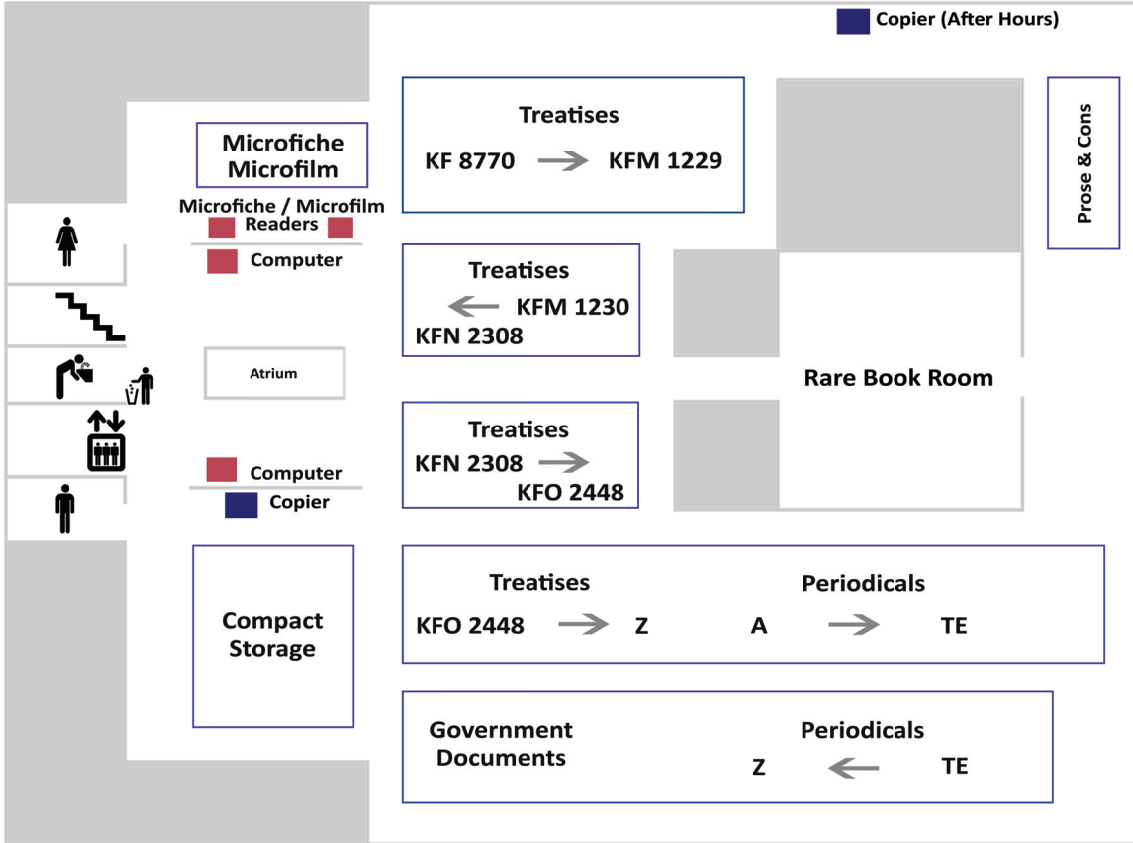

Wisconsin State Law Library Map

Second Floor

Wisconsin State Law Library Map

Second Floor

Wisconsin State Law Library Map

Wi-Fi available on the LawLibrary network

Power and wired internet connections throughout the library.

Ask a librarian for help
 (608) 267-9696
 wsl.ref@wicourts.gov
 wilawlibrary.gov

Third Floor

wilawlibrary.gov/about/wsl-floorplan.pdf

Wisconsin State Law Library Map

Wi-Fi available on the LawLibrary network