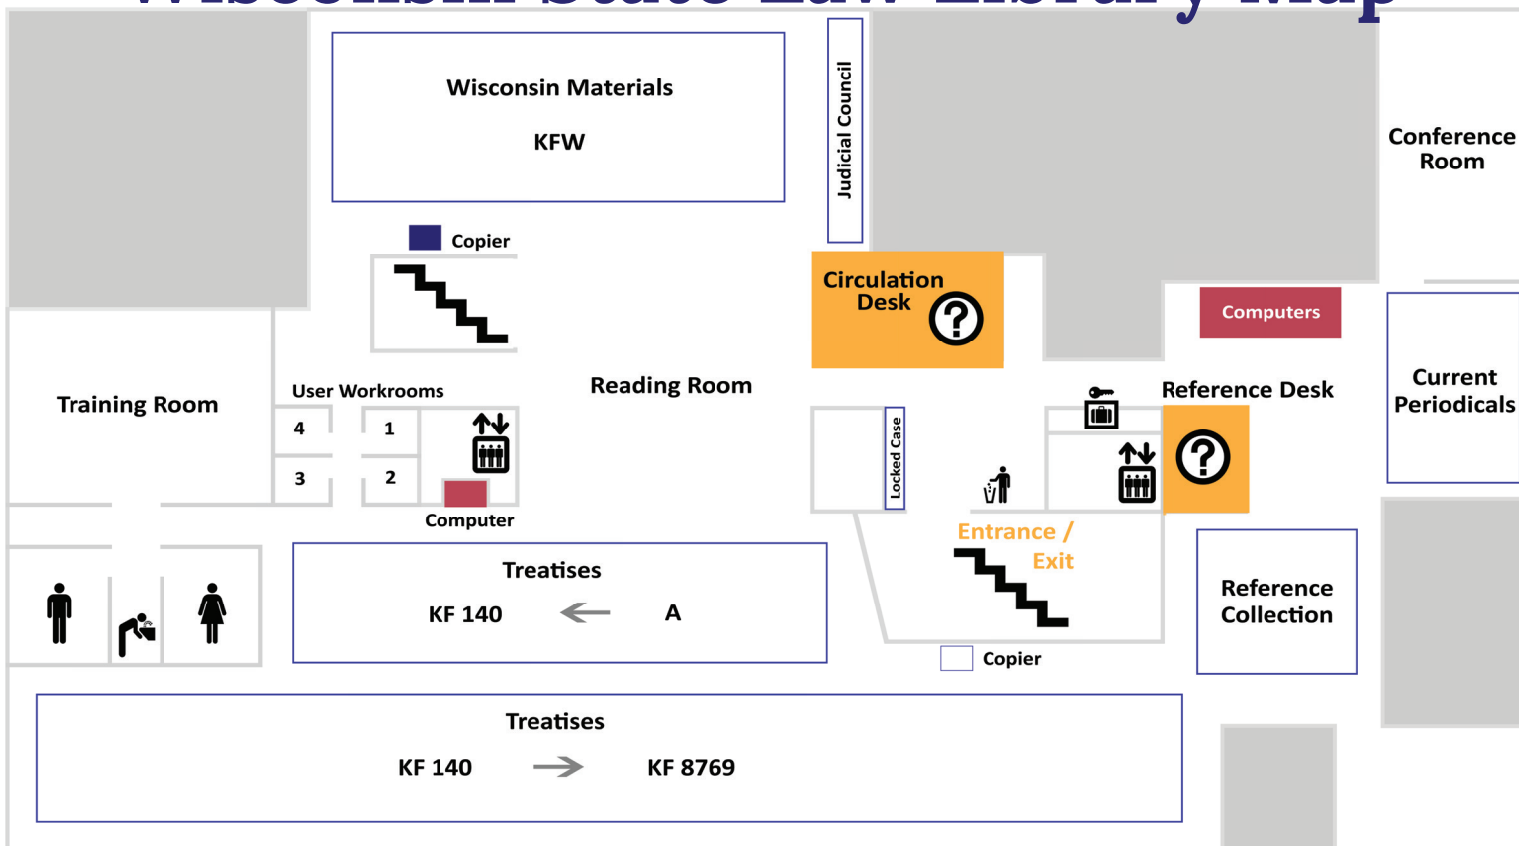

Wisconsin State Law Library Map

Second Floor

Wisconsin State Law Library Map

Second Floor

Wisconsin State Law Library Map

Third Floor

wilawlibrary.gov/about/wslf-floorplan.pdf

Wi-Fi Available.
 Password for LL-Guest at
 Circulation Desk.

Power and wired internet
 connections throughout the
 library.

Ask a librarian for help
 (608) 267-9696
wslf.ref@wicourts.gov
wilawlibrary.gov

Wisconsin State Law Library Map

Third Floor

wilawlibrary.gov/about/wslf-floorplan.pdf